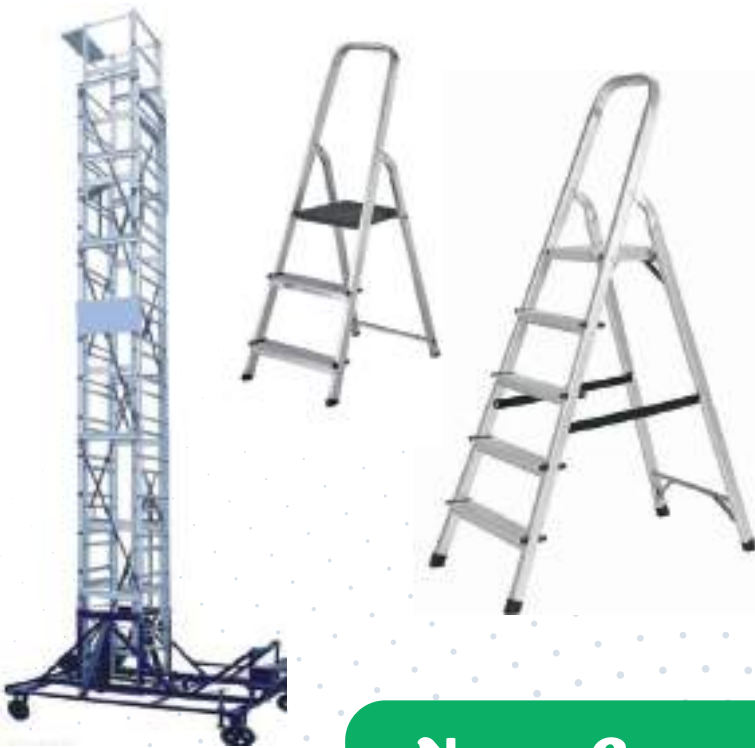

HT-114

Specifications:

- Width × length * height of frame
1 m * 2m *2m
- Available sizes minimum 2m height to 6m height
- All can be assembled and dismantled

HI-TECH ENGINEERING

Established in 1995, Hi-Tech Engineering is a leading ISO 9001:2015 certified company based in Tiruvanaikovil, Trichy. We specialize in anodizing, powder coating, electro colouring, and manufacturing aluminium ladders for industrial and domestic use. With over 30+ years of expertise, we deliver reliable and durable surface treatments that meet high industry standards.