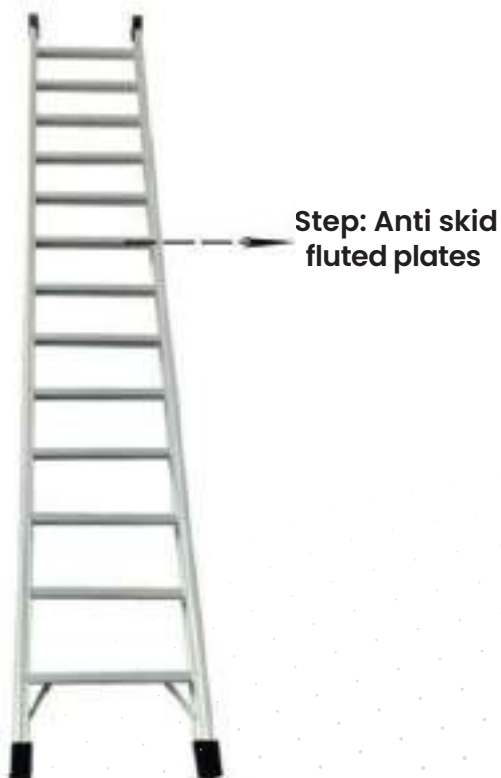

Strength Type: LS-Light Strong MS-Medium Strong S-Strong VS-Very Strong

Manufactured By: HI-TECH | Made from: Aluminium Made in India

WALL SUPPORTING STRAIGHT LADDER

HT-103

LADDER SIZE	STRENGTH TYPE	REACH HEIGHT
8 ft	LS	5 ft
10 ft	LS, MS	7 ft
12 ft	MS, S	9 ft
14 ft	MS, S	11 ft
16 ft	MS, S	13 ft
18 ft	S, VS	15 ft
20 ft	S, VS	17 ft
22 ft	VS	19 ft
24 ft	VS	21 ft

Strength Type: LS-Light Strong MS-Medium Strong S-Strong VS-Very Strong

Manufactured By: HI-TECH | Made from: Aluminium Made in India

WALL SUPPORTING STRAIGHT LADDER

HT-103A

LADDER SIZE	STRENGTH TYPE	REACH HEIGHT
8 ft	LS	5 ft
10 ft	LS, MS	7 ft
12 ft	MS, S	9 ft
14 ft	MS, S	11 ft
16 ft	MS, S	13 ft
18 ft	S, VS	15 ft
20 ft	S, VS	17 ft
22 ft	VS	19 ft
24 ft	VS	21 ft