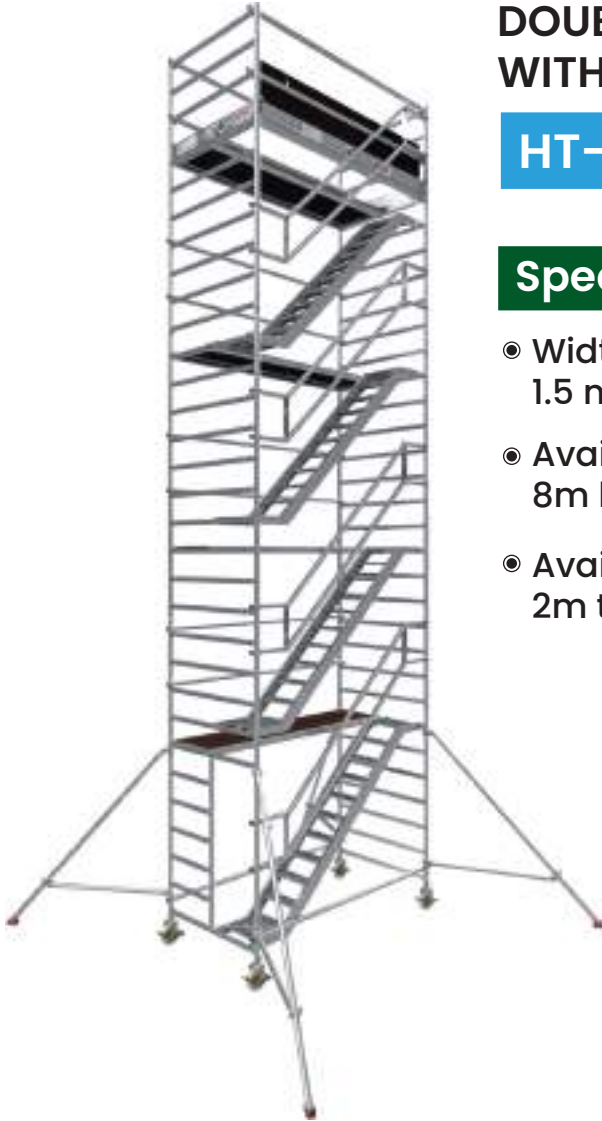

LADDER SIZE	STRENGTH TYPE	REACH HEIGHT	OPENABLE HEIGHT
5 ft	MS, S, VS	5 ft	5 ft
6 ft	MS, S, VS	6 ft	6 ft
7ft	S, VS	7 ft	7 ft
8 ft	s, VS	8 ft	8 ft
9 ft	s, VS	9 ft	9 ft
10 ft	S, VS	10 ft	10 ft
11 ft	S, VS	11 ft	11 ft
12 ft	VS	12 ft	12 ft
13 ft	VS	13 ft	13 ft
14 ft	VS	14 ft	14 ft
15 ft	VS	15 ft	15 ft

- Width × length*height of frame
1.5 m *2m*2m
- Available model Without staircase upto
8m height.
- Available model with staircase from
2m to 12 m height.

DOUBLE WIDTH MOVABLE SCAFFOLDINGS WITHOUT STAIRCASE